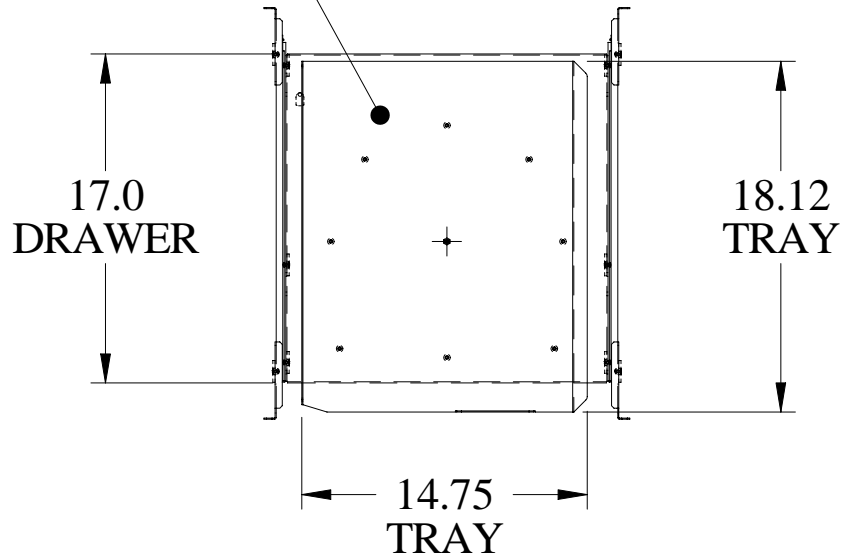

PART No. RSKS19005BK1

for more information visit
www.hammondmfg.com

Data subject to change without notice

ISOMETRIC VIEW NOT TO SCALE

SHOWN RETRACTED

SHELF EXTENDS 18" ON INCLUDED SLIDES

SWIVELLING
KEYBOARD TRAY

SHOWN EXTENDED